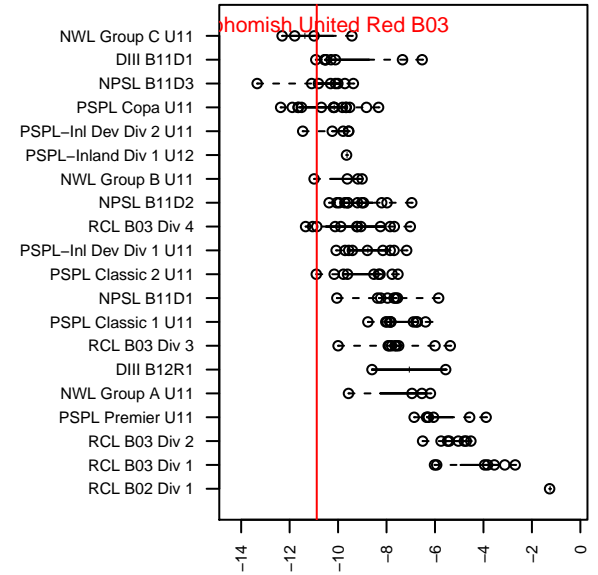

# Snohomish United Red B03

Snohomish Youth SC  
 Snohomish, WA  
 B03 total strength=8  
 attack=0.06 defense=0.07  
 fall league = RCL B03 Div 4  
 spr league = Win RCL B03 Div 4

alt names used:  
 SNOHOMISH UNITED SNOHOMISH BU03 RE  
 SNOHOMISH UNITED SNOHOMISH BU03 RE  
 SNOHOMISH UNITED SNOHOMISH BU03 RE  
 SNOHOMISH UNITED SNOHOMISH BU03 RE  
 SNOHOMISH UNITED RED B  
 SNOHOMISH UNITED RED B  
 SNOHOMISH UNITED RED B

**attack and defense variance (black dot)  
relative to other teams  
and top 10 in region**

**attack and defense rating  
relative to others at age  
and all opponents in last 13 months**

**Performance relative to 13 month average**