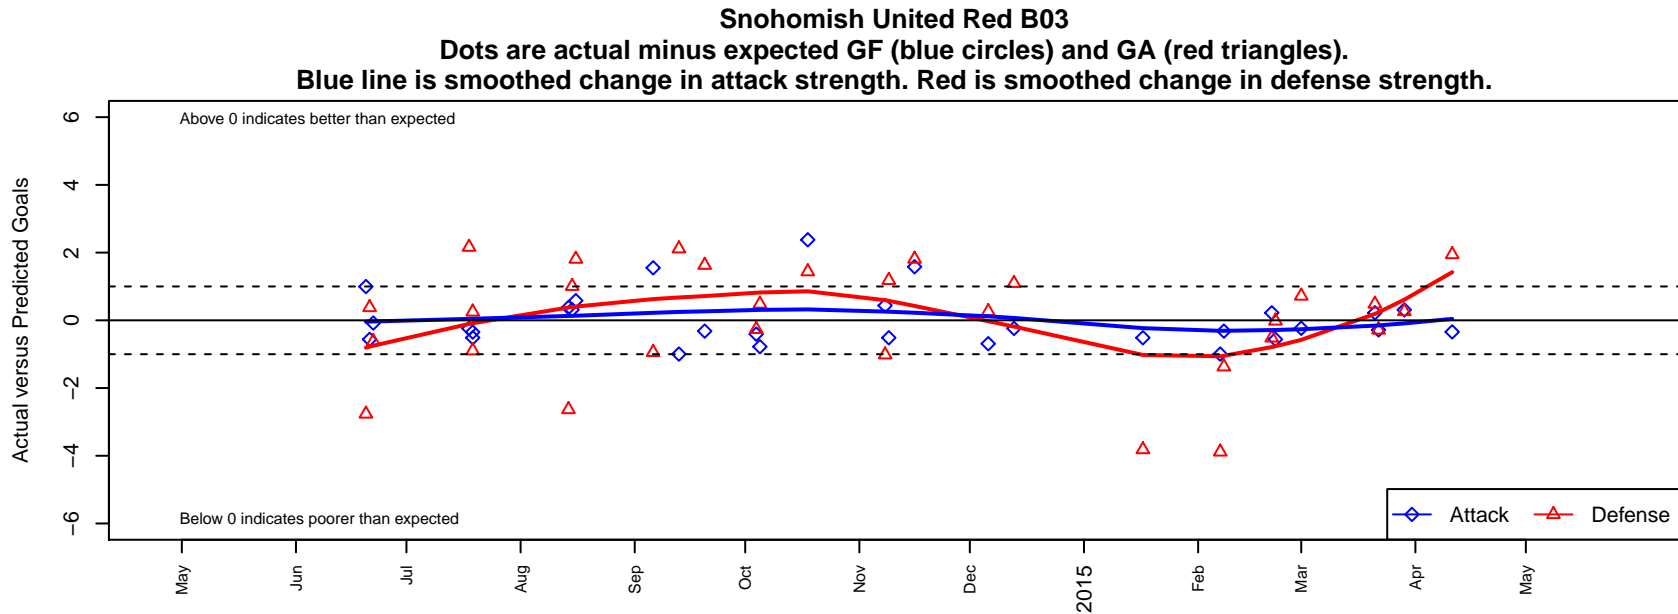

# Snohomish United Red B03

Snohomish Youth SC  
 Snohomish, WA  
 B03 total strength=8  
 attack=0.06 defense=0.07  
 fall league = RCL B03 Div 4  
 spr league = Win RCL B03 Div 4

alt names used:  
 SNOHOMISH UNITED SNOHOMISH BU03 RE  
 SNOHOMISH UNITED SNOHOMISH BU03 RE  
 SNOHOMISH UNITED SNOHOMISH BU03 RE  
 SNOHOMISH UNITED SNOHOMISH BU03 RE  
 SNOHOMISH UNITED RED B  
 SNOHOMISH UNITED RED B  
 SNOHOMISH UNITED RED B

**attack and defense variance (black dot)  
relative to other teams  
and top 10 in region**

**attack and defense rating  
relative to others at age  
and all opponents in last 13 months**

**Performance relative to 13 month average**